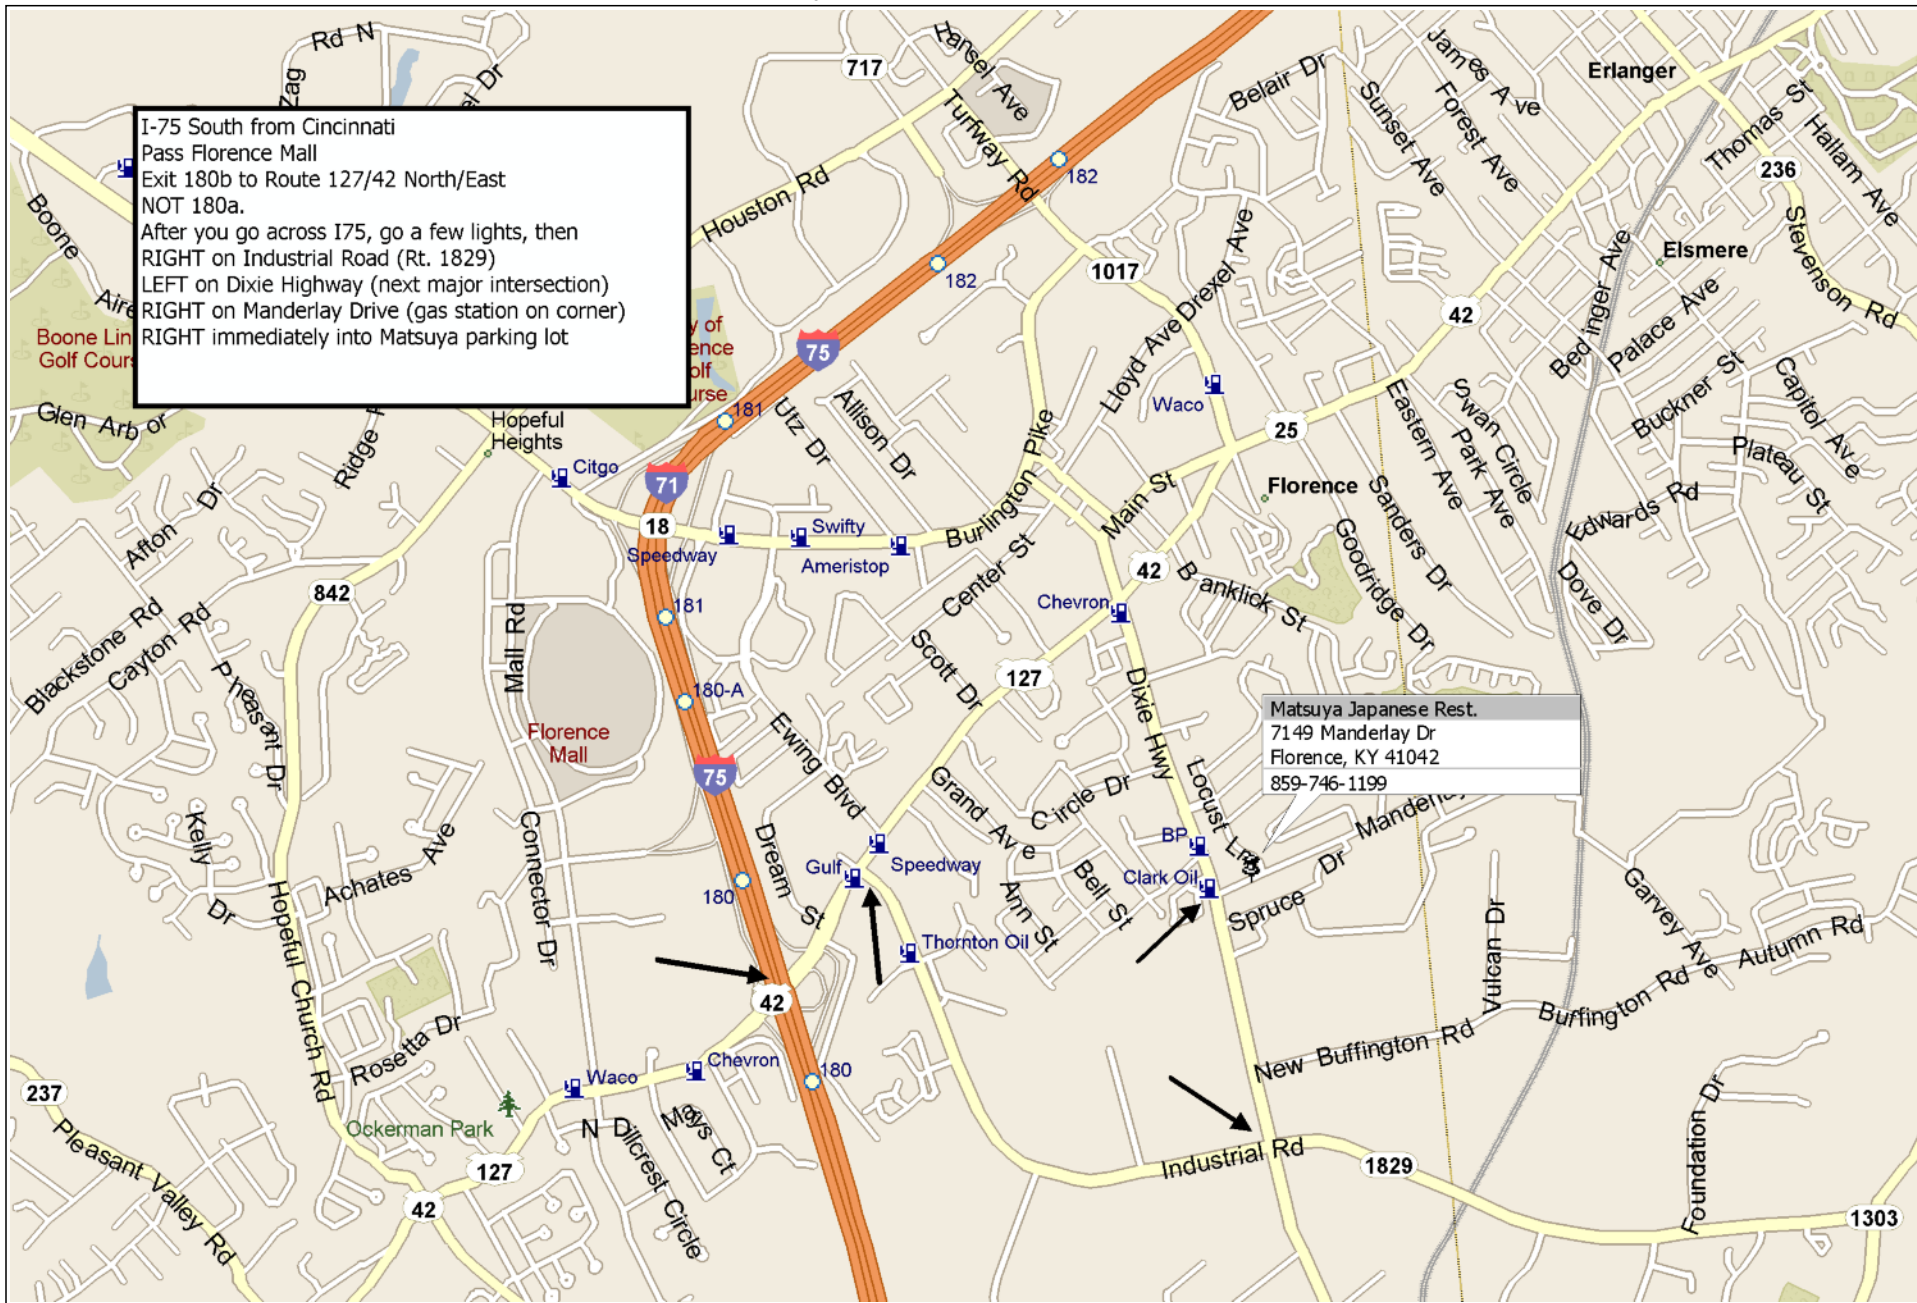

Matsuya Japanese Restaurant

I-75 South from Cincinnati
 Pass Florence Mall
 Exit 180b to Route 127/42 North/East
 NOT 180a.
 After you go across I75, go a few lights, then
 RIGHT on Industrial Road (Rt. 1829)
 LEFT on Dixie Highway (next major intersection)
 RIGHT on Manderlay Drive (gas station on corner)
 RIGHT immediately into Matsuya parking lot